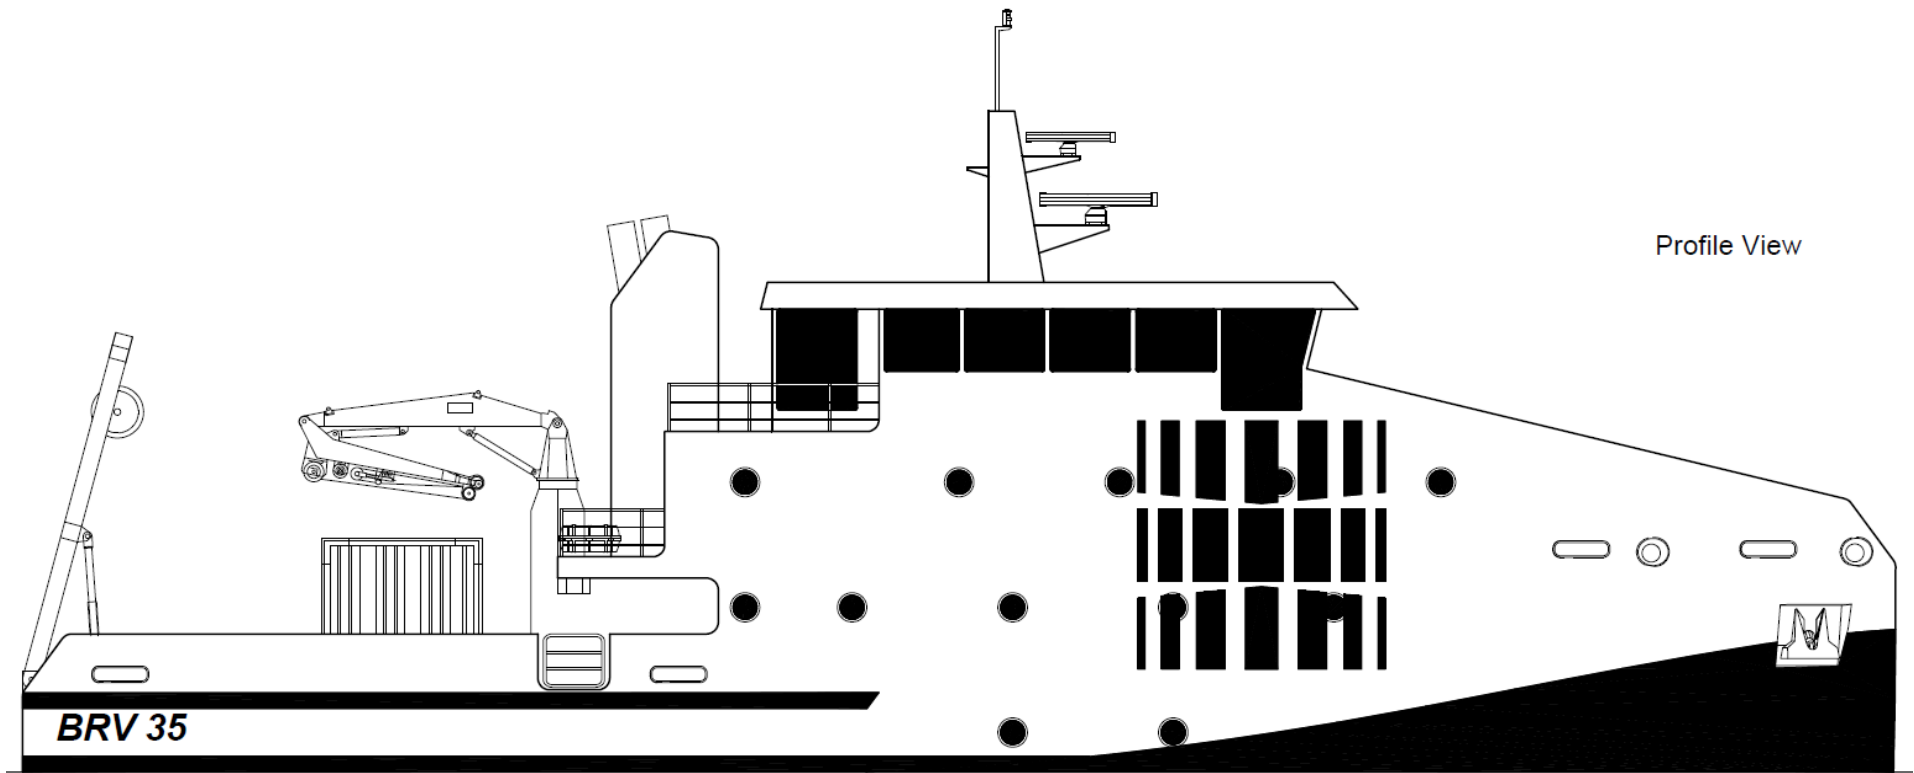

## 35 m Baltic Research

## Vessel - Design guidelines

# Axiale section