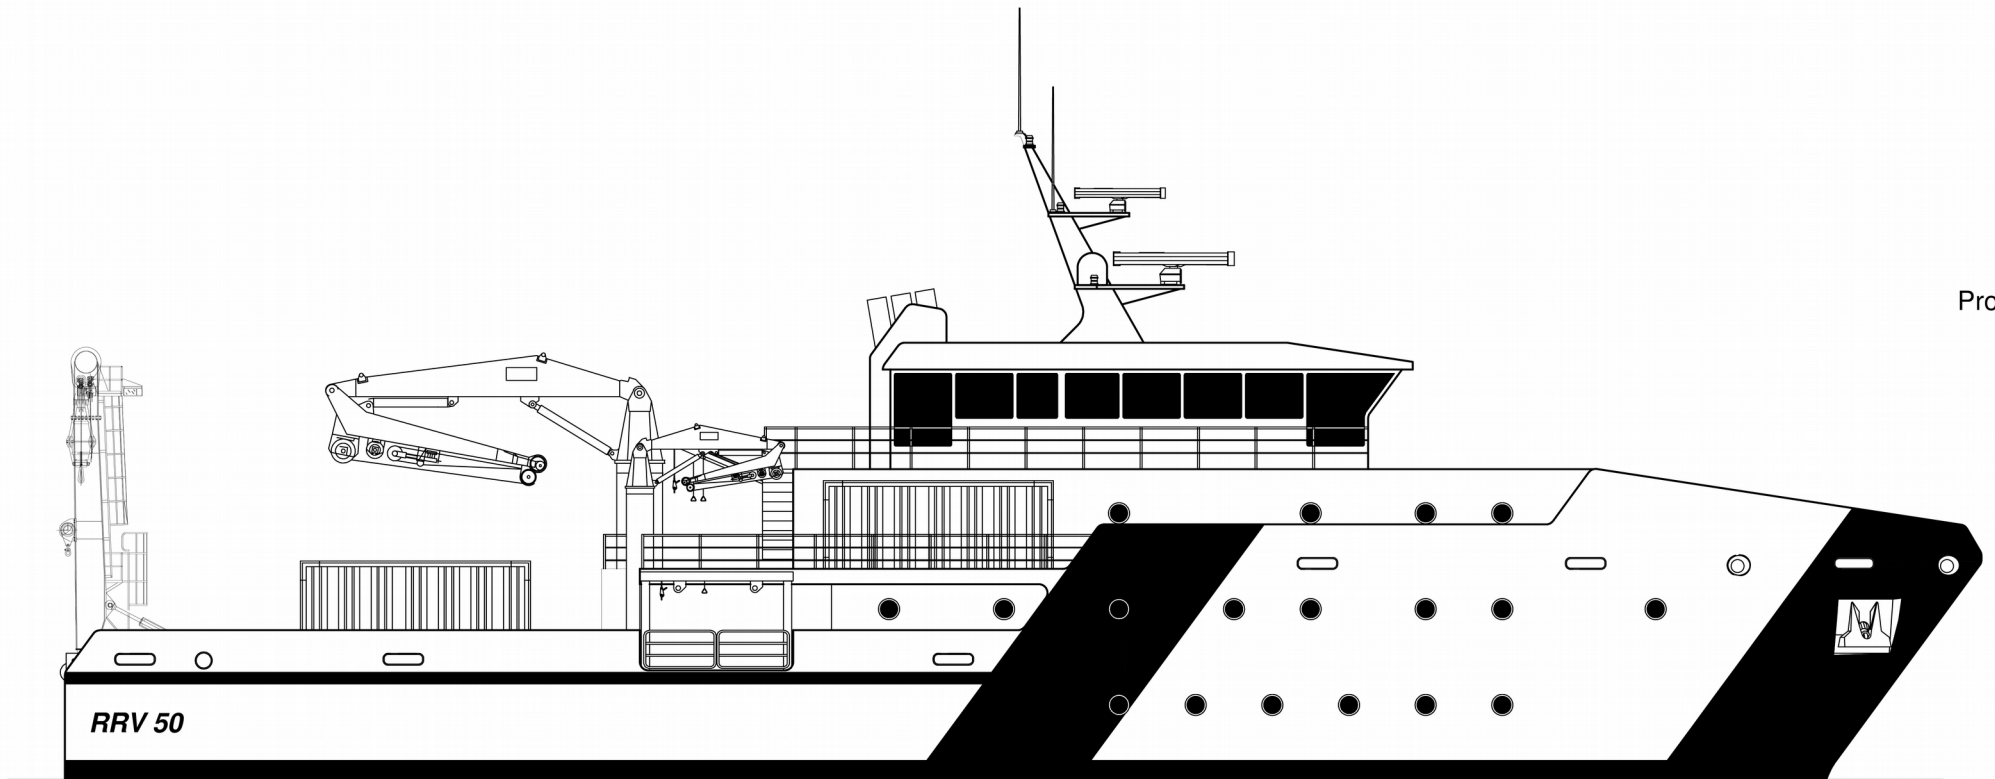

## 50 m Regional Research Vessel - Design guidelines

# Profile

Profile View