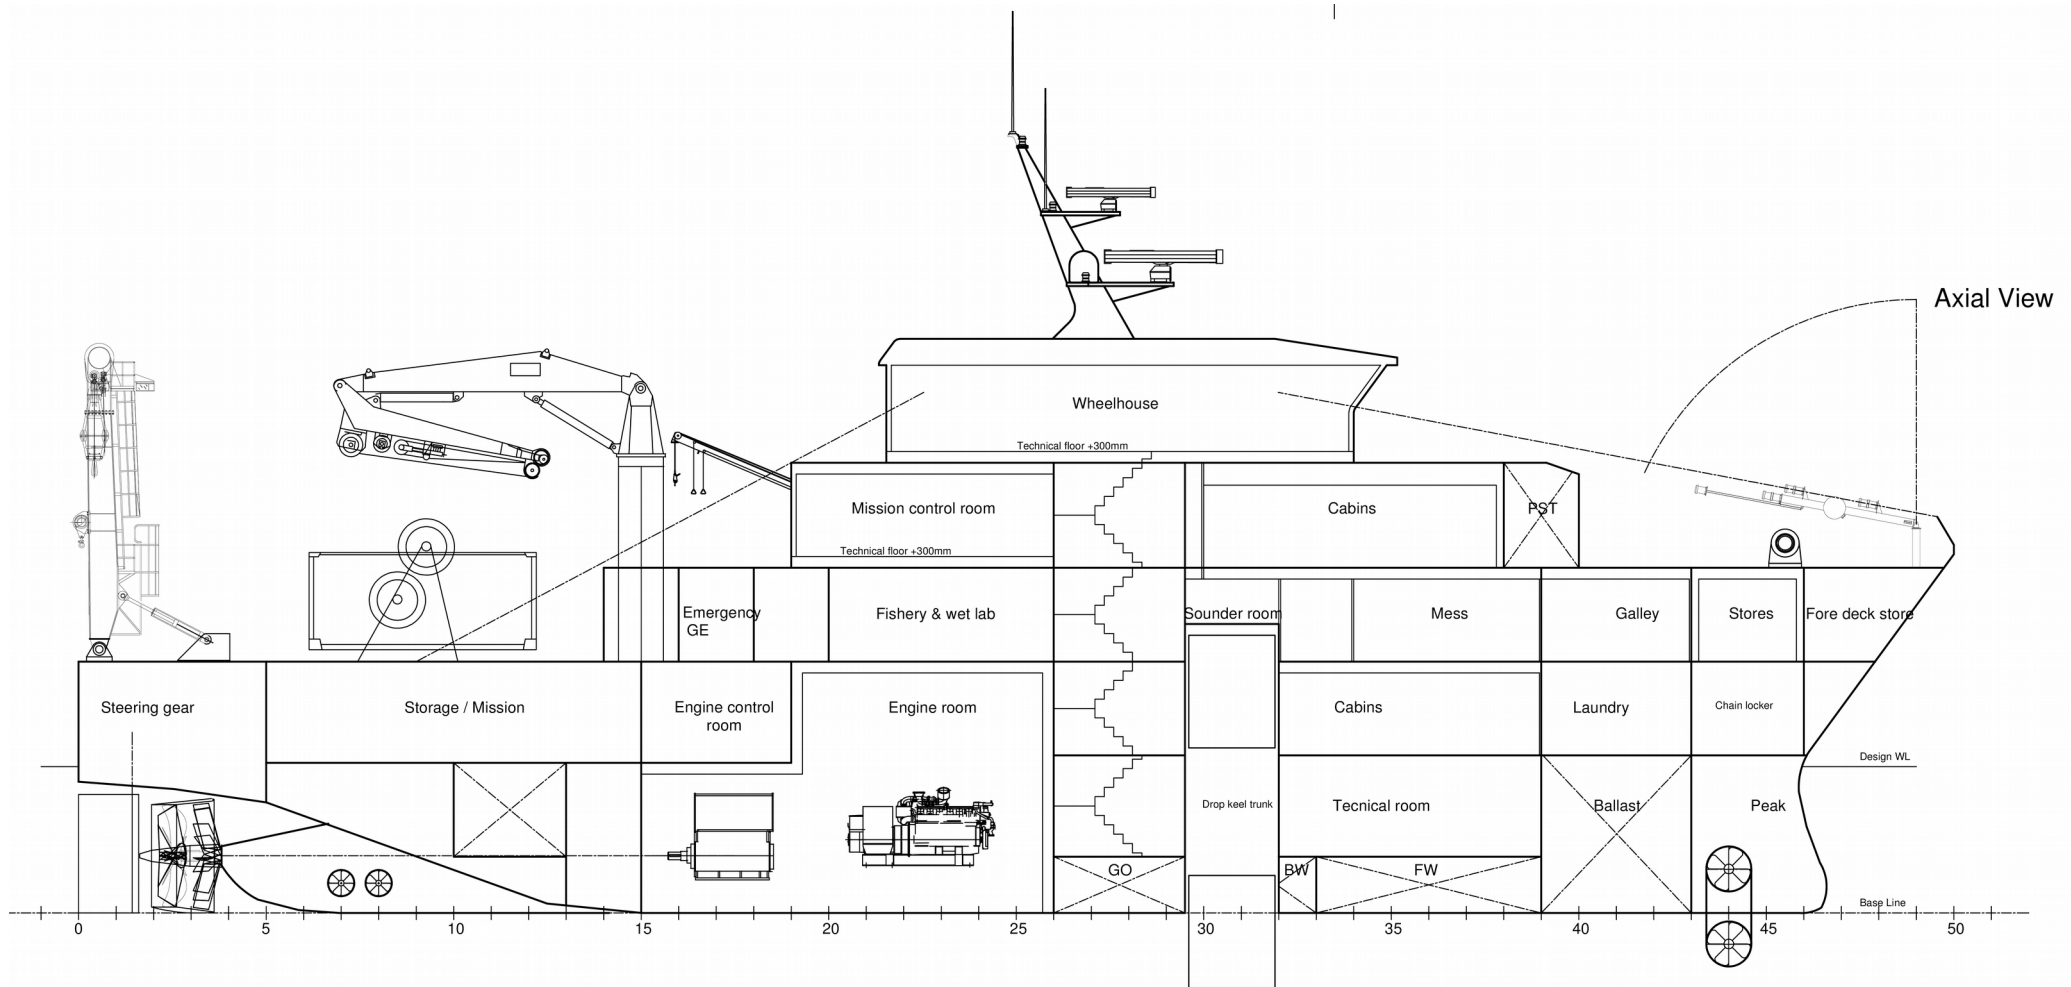

## 50 m Regional Research Vessel - Design guidelines

# Profile

Profile View

# Axial section